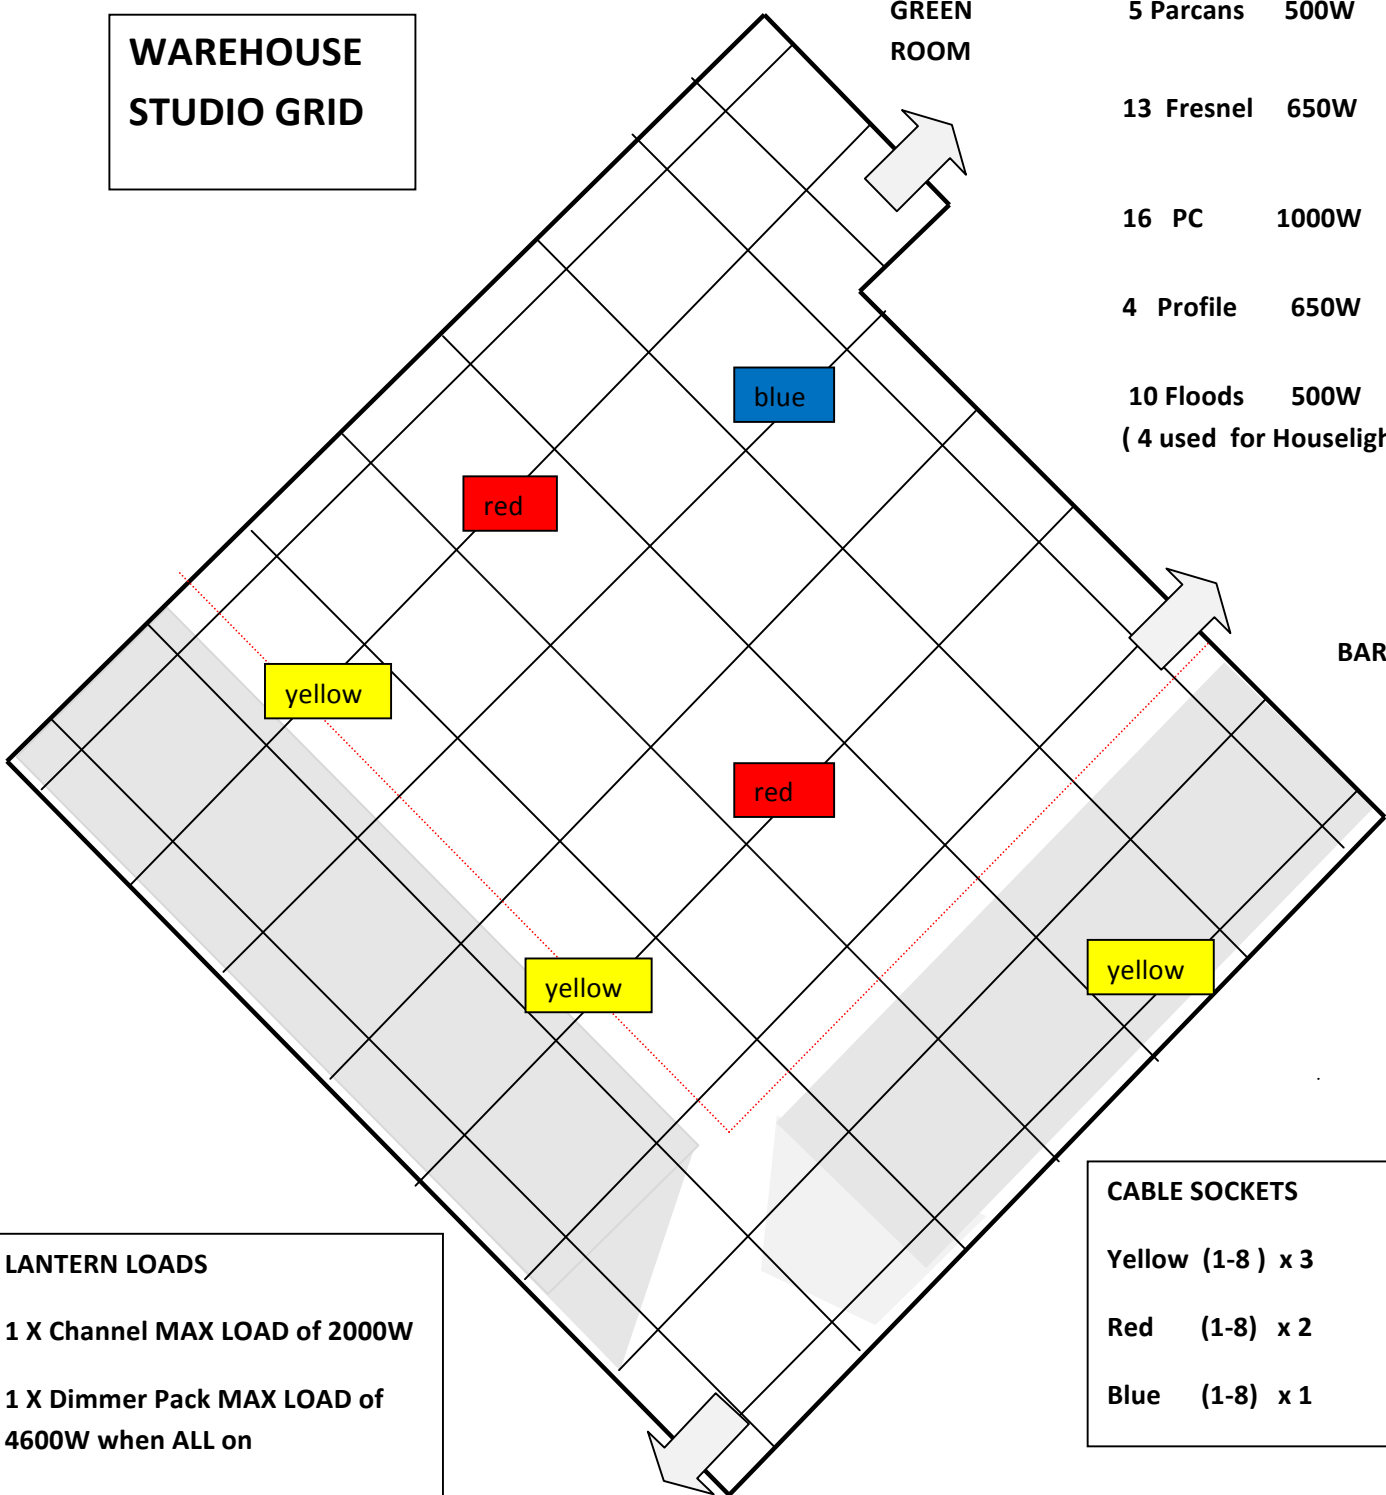

**WAREHOUSE  
STUDIO GRID**

**GREEN  
ROOM**

**5 Parcans 500W**

**13 Fresnel 650W**

**16 PC 1000W**

**4 Profile 650W**

**10 Floods 500W  
( 4 used for Houselights )**

**BAR**

**LANTERN LOADS**  
**1 X Channel MAX LOAD of 2000W**  
**1 X Dimmer Pack MAX LOAD of 4600W when ALL on**  
**3 X Dimmer Pack MAX LOAD of 10000W when ALL on**

**CABLE SOCKETS**  
**Yellow (1-8) x 3**  
**Red (1-8) x 2**  
**Blue (1-8) x 1**

**THREE Dimmer Packs (1-6) (7-12) (13-18)  
in the Green Room ( each with 6 Channels)**  
**Cable lengths/Splitters and Ties under the LX Desk**